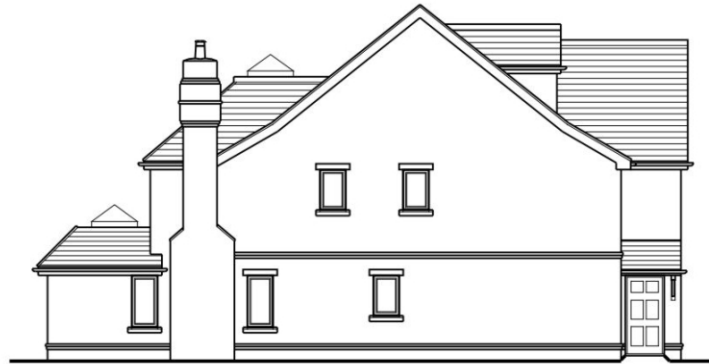

SIDE ELEVATION