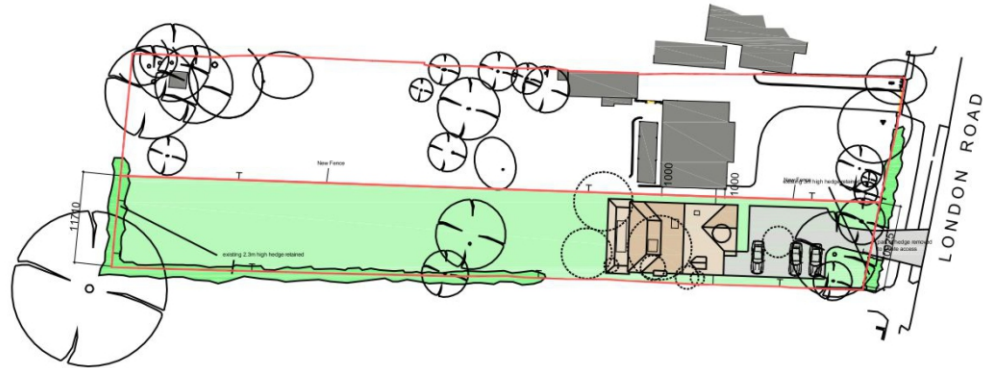

KEY

Notes

Planning		
P1	Planning Issue.	Nov 20
Rev.	Description	Date

Project

Proposed Development At
Orion
London Road
Spellbrook

Drawing Title

Proposed Site Layout

Drawn By: AS	
Scale: 1:500	Date: Nov 20
Drawing No.: BAS215-101	Revision: P1